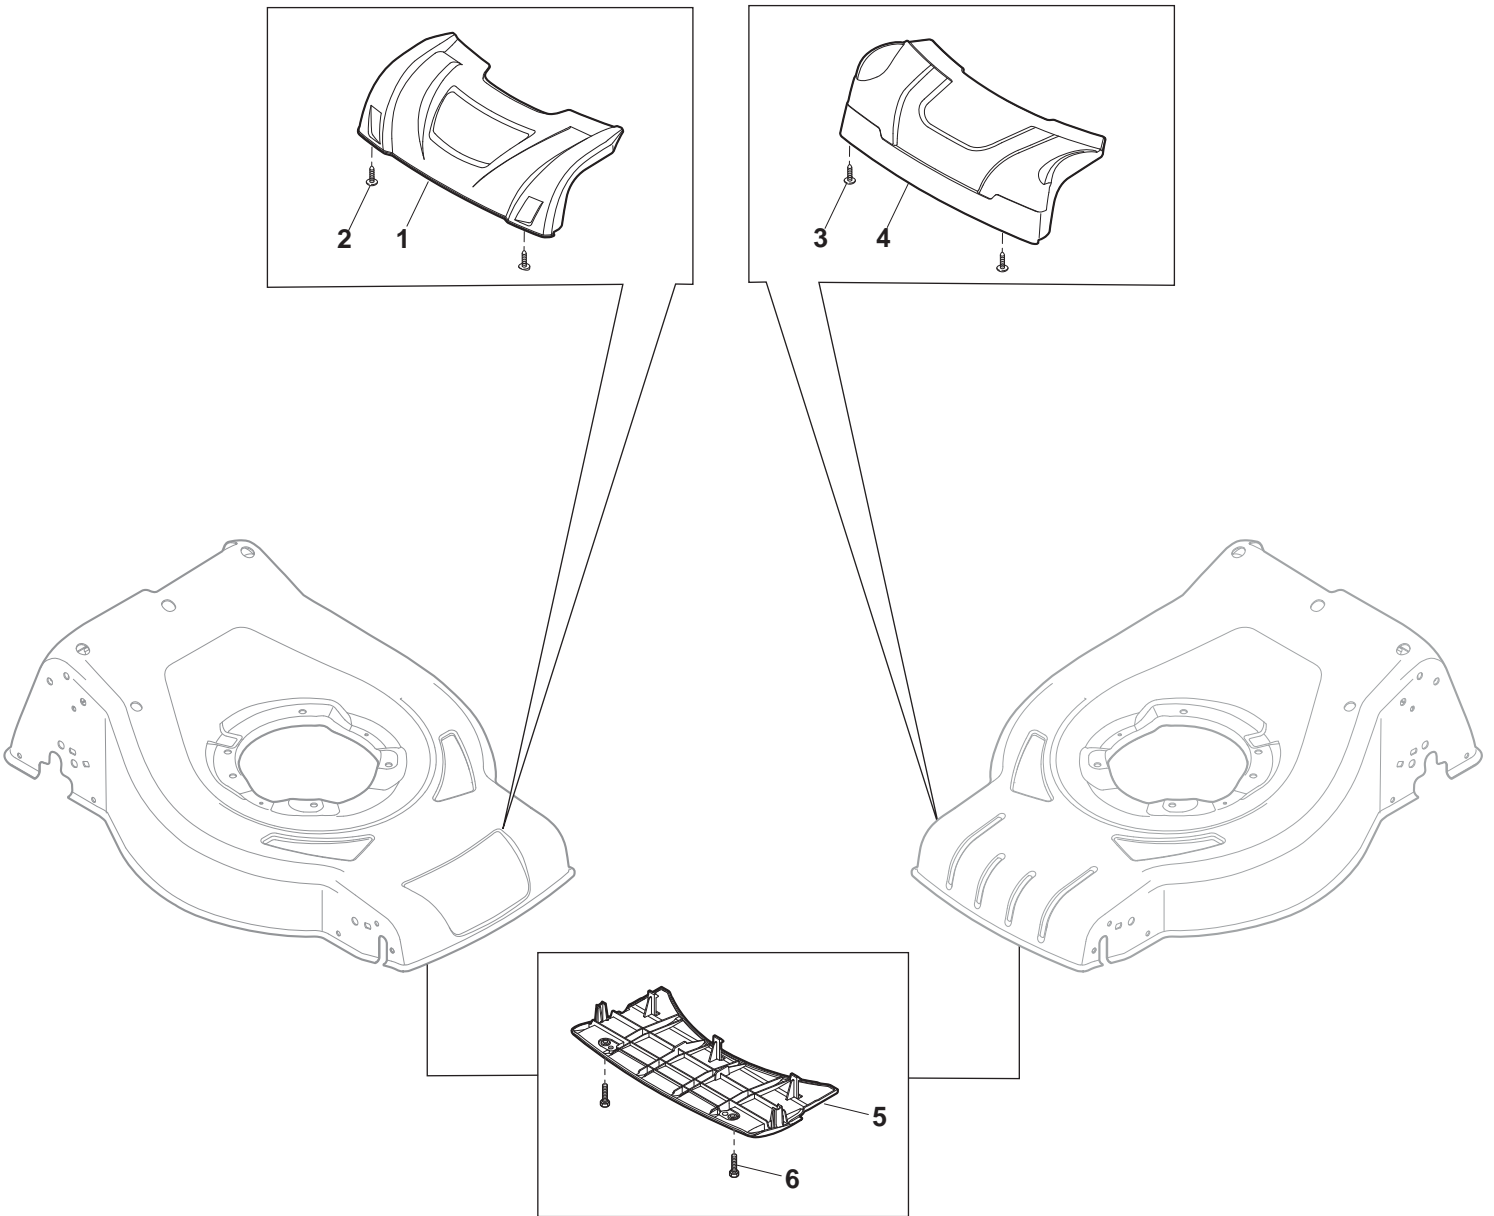

Mask

POS	PART. NO	Q.ty	DESCRIPTION	DESCRIZIONE	DESCRIPTION	BESCHREIBUNG	REMARKS
1	322226169/0	1	Mask, Black	Mascherina, Nero	Mesque, Noir	Maske, Schwarz	
2	112728698/0	2	Screw	Vite	Vis	Schraube	
3	112728698/0	2	Screw	Vite	Vis	Schraube	
4	322226171/0	1	Mask, Black	Mascherina, Nero	Mesque, Noir	Maske, Schwarz	
5	322500107/0	1	Front Combi	Pettine Anteriore	Vorne Comb	Peigne Avant	
6	112728698/0	2	Screw	Vite	Vis	Schraube