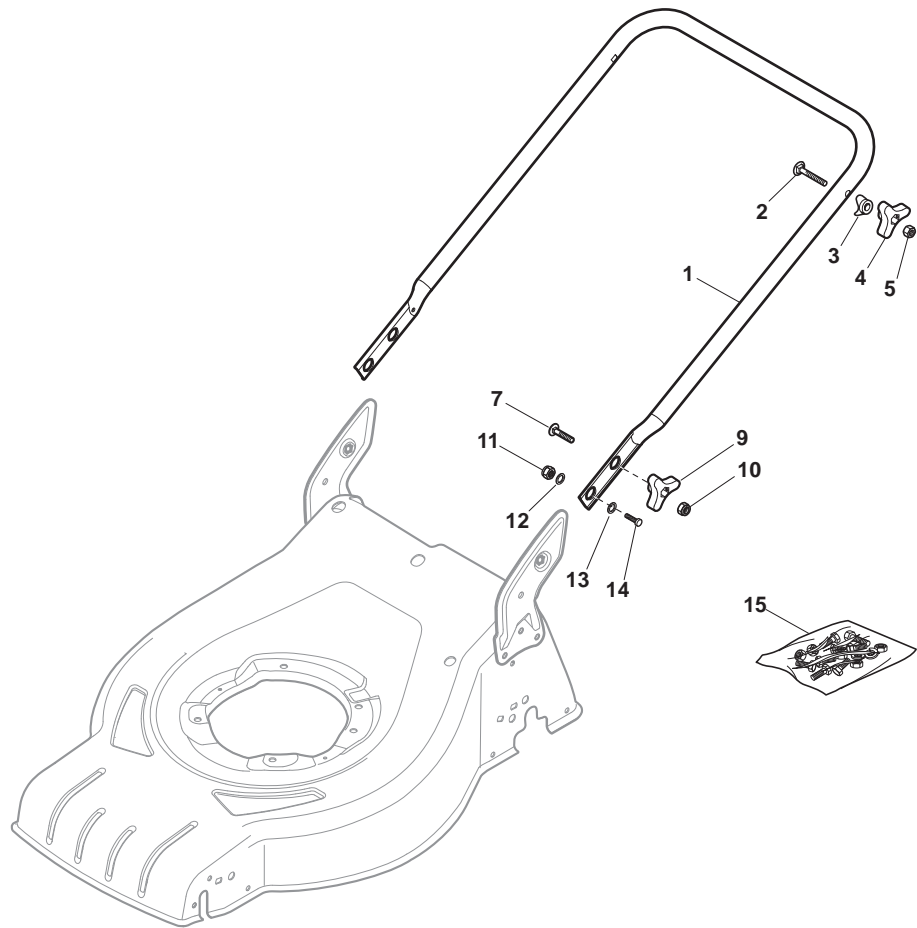

Handle, Lower Part

POS	PART. NO	Q.ty	DESCRIPTION	DESCRIZIONE	DESCRIPTION	BESCHREIBUNG	REMARKS
1	381006785/0	1	Handle, Lower Part	Manico, Parte Inferiore	Mancheron, Partie Inferieure	Holm, Unterteil	Black
1	381007538/0	1	Handle, Lower Part	Manico, Parte Inferiore	Mancheron, Partie Inferieure	Holm, Unterteil	Yellow
2	112819110/0	2	Screw	Vite	Vis	Schraube	
3	122671651/0	2	Washer	Rosetta	Rondelle	Scheibe	
4	122399900/0	2	Knob, Black	Manopolina	Poignée, Noir	Griff	Black
4	322399840/0	2	Knob, Yellow	Manopolina	Poignée, Jaune	Griff	Yellow
4	322399846/0	2	Knob, Red	Manopolina	Poignée, Rouge	Griff	Red
5	112293200/0	2	Nut	Dado	Ecrou	Mutter	
7	112818900/0	2	Screw	Vite	Vis	Schraube	
9	122399900/0	2	Knob, Black	Manopolina	Poignée, Noir	Griff	Black
9	322399840/0	2	Knob, Yellow	Manopolina	Poignée, Jaune	Griff	Yellow
9	322399846/0	2	Knob, Red	Manopolina	Poignée, Rouge	Griff	Red
10	112293200/0	2	Nut	Dado	Ecrou	Mutter	
11	112155000/0	2	Nut	Dado	Ecrou	Mutter	
12	112521350/0	2	Washer	Rosetta	Rondelle	Scheibe	
13	112369500/0	2	Elastic Washer	Disco Elastico	Disque Elastique	Federscheibe	
14	112760605/0	2	Screw	Vite	Vis	Schraube	
15	381008691/0	1	Screws Outfit, Black	Dotazione Viteria	Dotation Visserie, Noir	Satz, Schrauben	Black
15	381008692/0	1	Screws Outfit, Yellow	Dotazione Viteria	Dotation Visserie, Jaune	Satz, Schrauben	Yellow
15	381008695/0	1	Screws Outfit, Red	Dotazione Viteria	Dotation Visserie, Rouge	Satz, Schrauben	Red