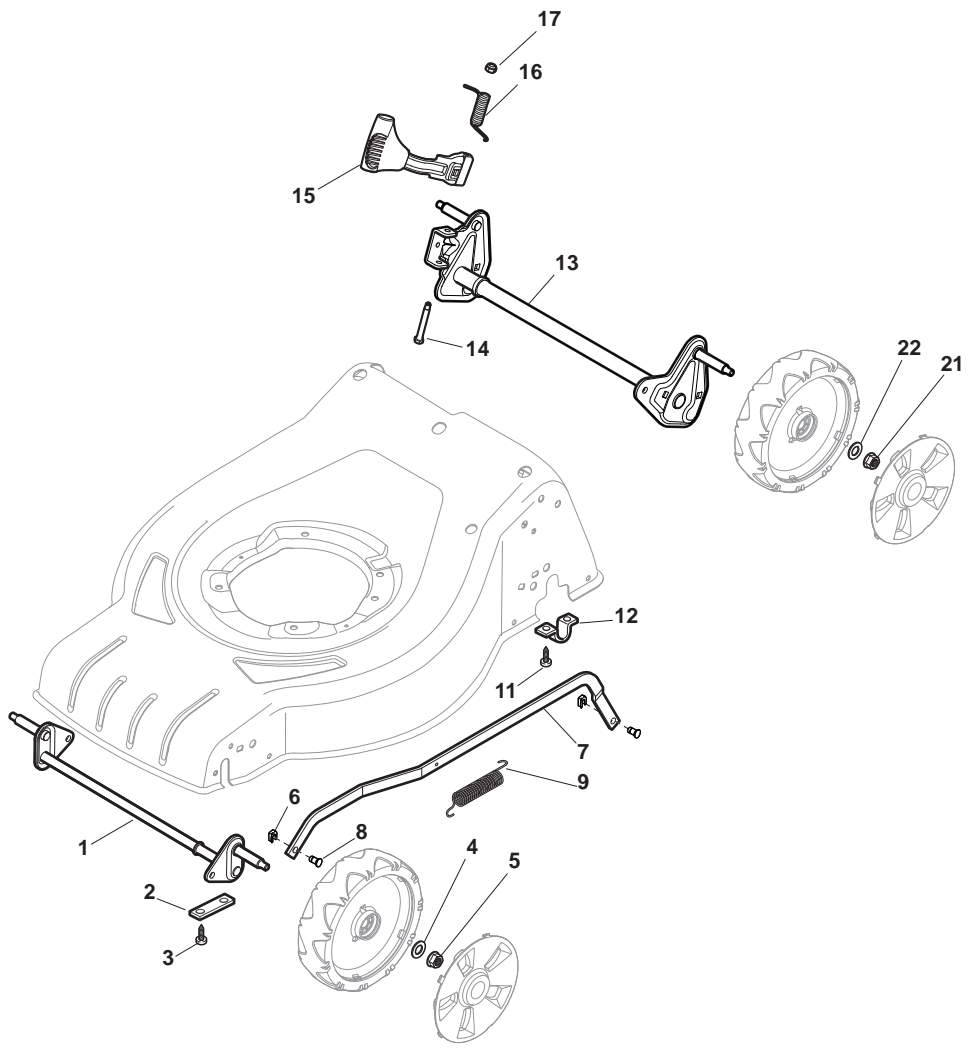

Deck And Height Adjusting

POS	PART. NO	Q.ty	DESCRIPTION	DESCRIZIONE	DESCRIPTION	BESCHREIBUNG	REMARKS
1	381302853/0	1	Axle, Front Wheels	Asse Ruote Anteriori	Axe Roues Avant	Achse, Vorderrad	
2	322545142/0	2	Plate	Piastrina	Plaquette	Plättchen	
3	112728698/0	4	Screw	Vite	Vis	Schraube	
4	112521350/0	2	Washer	Rosetta	Rondelle	Scheibe	
5	112155000/0	2	Nut	Dado	Ecrou	Mutter	
6	112436051/0	2	Plate	Piastrina	Plaquette	Plättchen	
7	322869677/0	1	Rod, Height Adjustment	Asta Comando Regol. Altezza	Tige Commande Reglage Hauteur	Stange, Höheverstellung	
8	122519823/0	2	Pin	Perno	Pivot	Bolzen	
9	122446193/0	1	Spring	Molla	Ressort	Feder	
11	112728698/0	4	Screw	Vite	Vis	Schraube	
12	322545152/0	2	Plate	Piastrina	Plaquette	Plättchen	
13	381302855/0	1	Axle, Rear Wheels	Asse Ruote Posteriore	Axe Roues Arriere	Achse, Hinterrad	
14	122534131/0	1	Pin	Perno	Pivot	Bolzen	
15	381003357/0	1	Lever, Height Adjustment	Leva Regolazione Altezza	Levier Reglage Hauteur	Hebel, Höheverstellung	
16	122446192/0	1	Spring	Molla	Ressort	Feder	
17	112154510/0	1	Nut	Dado	Ecrou	Mutter	
21	112521350/0	2	Washer	Rosetta	Rondelle	Scheibe	
22	112155000/0	2	Nut	Dado	Ecrou	Mutter