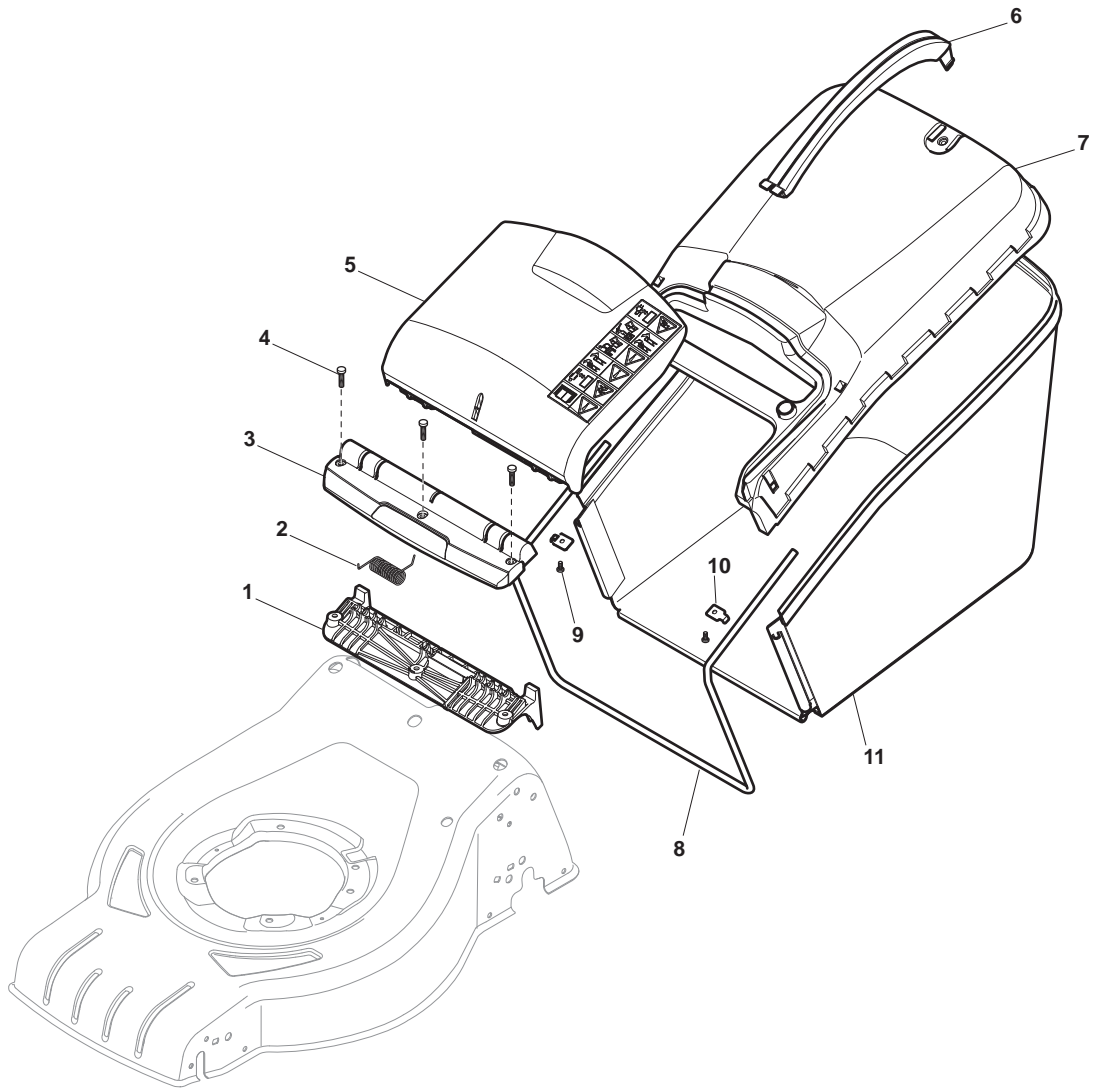

Grass-Catcher

POS	PART. NO	Q.ty	DESCRIPTION	DESCRIZIONE	DESCRIPTION	BESCHREIBUNG	REMARKS
1	322785331/0	1	Support	Supporto	Support	Halter	
2	122450464/0	1	Spring	Molla	Ressort	Feder	
3	322109554/0	1	Cover, Black	Copertura, Nero	Couvre, Noir	Kappe, Schwarz	Black
3	322109556/0	1	Cover, Yellow	Capottina Gialla	Capot Jaune	Haube Gelb	Yellow
3	322109557/0	1	Cover, Grey	Capottina Grigio	Capot Gris	Haube Gelb	Grey
4	112728699/0	3	Screw	Vite	Vis	Schraube	
5	322600206/1	1	Stone-Guard Black	Parasassi Nero	Pare-Pierres, Noir	Prallblech, Schwarz	Black
5	322600214/1	1	Stone-Guard Yellow	Parasassi Giallo	Pare-Pierres, Jaune	Prallblech, Gelb	Yellow
5	322600216/1	1	Stone-Guard Grey	Parasassi Grigio	Pare-Pierres, Gris	Prallblech, Grau	Grey
6	322393646/0	1	Handle, Yellow	Maniglia, Gialla	Poignee, Jaune	Griff, Gelb	Yellow
6	322393649/0	1	Handle, Grey	Maniglia Grigio	Poignée Gris	Griff, Grau	Grey
6	322393644/0	1	Handle, Black	Maniglia Nera	Poignée Noir	Griff Schwarz	Black
7	322486264/0	1	Grassbox Upper Part Yellow	Parte Sup.Sacco Giallo	Sac, Partie Superieure Jaune	Korb Oberteil Gelb	Yellow
7	322486270/0	1	Grassbox Upper Part, Grey	Parte Sup.Sacco, Grigio	Sac, Partie Superieure, Gris	Korb Oberteil, Grau	Grey
7	322486262/0	1	Grassbox Upper Part, Black	Parte Sup.Sacco Nero	Sac, Partie Superieure Noir	Korb Oberteil, Schwarz	Black
8	122608561/0	1	Stiffening Lower	Rinforzo Inf	Réinforcement Inf	Verstärkung Untere	
9	112728692/0	2	Screw	Vite	Vis	Schraube	
10	322545159/0	2	Plate	Piastrina	Plaquette	Plättchen	
11	181002318/0	1	Box, Fabric	Sacco, Tela	Sac, Toile	Sack, Tuck