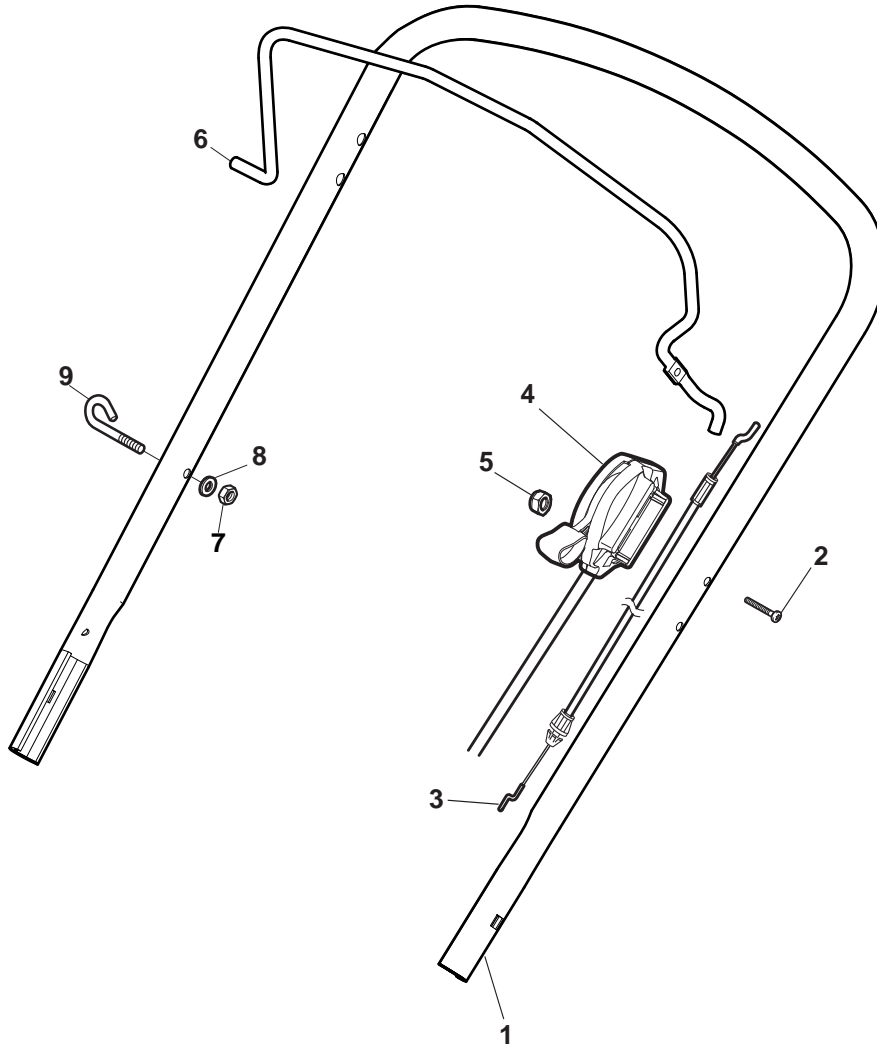

Handle, Upper Part							
POS	PART. NO	Q.ty	DESCRIPTION	DESCRIZIONE	DESCRIPTION	BESCHREIBUNG	REMARKS
1	381006740/0	1	Handle, Upper Part	Manico, Parte Sup	Mancheron, Partie Superieure	Holm, Oberteil	
2	112727783/0	1	Screw	Vite	Vis	Schraube	
3	181030053/0	1	Cable, Thread Engine Brake	Cavo Freno Motore	Cable Frein Moteur	Kabel, Motorbremse	for GGP V35-SV40
3	181030089/0	1	Cable, Thread Engine Brake	Cavo Freno Motore	Cable Frein Moteur	Kabel, Motorbremse	for GGP-HONDA-B&S Engine
4	181005521/0	1	Throttle Cable	Cavo Acceleratore	Cable, Accelérateur	Gashebel Kabel	for GGP V35-SV40
4	181005524/0	1	Throttle Cable	Cavo Acceleratore	Cable, Accelérateur	Gashebel Kabel	for Honda GCV135
4	181005527/0	1	Throttle Cable	Cavo Acceleratore	Cable, Accelérateur	Gashebel Kabel	for Honda GCV160 / GGP140-160-160ES-196
4	181005528/0	1	Throttle Cable	Cavo Acceleratore	Cable, Accelérateur	Gashebel Kabel	for B&S625-675-675ES series
4	181005529/0	1	Throttle Cable	Cavo Acceleratore	Cable, Accelérateur	Gashebel Kabel	for B&S 850 series
4	181005530/0	1	Throttle Cable	Cavo Acceleratore	Cable, Accelérateur	Gashebel Kabel	for B&S 500-550-575 series
4	181005531/0	1	Throttle Cable	Cavo Acceleratore	Cable, Accelérateur	Gashebel Kabel	for Honda GCV 190
4	181005534/0	1	Throttle Cable	Cavo Acceleratore	Cable, Accelérateur	Gashebel Kabel	for GGP RSC100
5	112154510/0	1	Nut	Dado	Ecrou	Mutter	
6	181003369/0	1	Lever, Engine Brake	Leva Freno Motore	Levier Frein Moteur	Hebel, Motorbremse	
7	112154510/0	1	Nut	Dado	Ecrou	Mutter	
8	112521330/0	1	Washer	Rosetta	Rondelle	Scheibe	
9	122430313/0	1	Guide Spring	Molla Guida	Ressort De Guide	Feder Führer